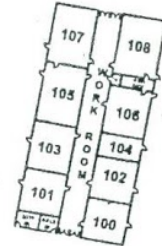

Junior Varsity Softball Field

Varsity Softball Field

Staff Parking Area

SPECTATOR

Staff Parking Area

P19

Main Office

Granada High School Front

Staff/Visitor Parking Area

SPECTATOR PARKING : WALL ST. AND THE NEIGHBORHOOD  
Wall Street - (Visitor Parking in Green zone)

R - Restroom

T - Ticket