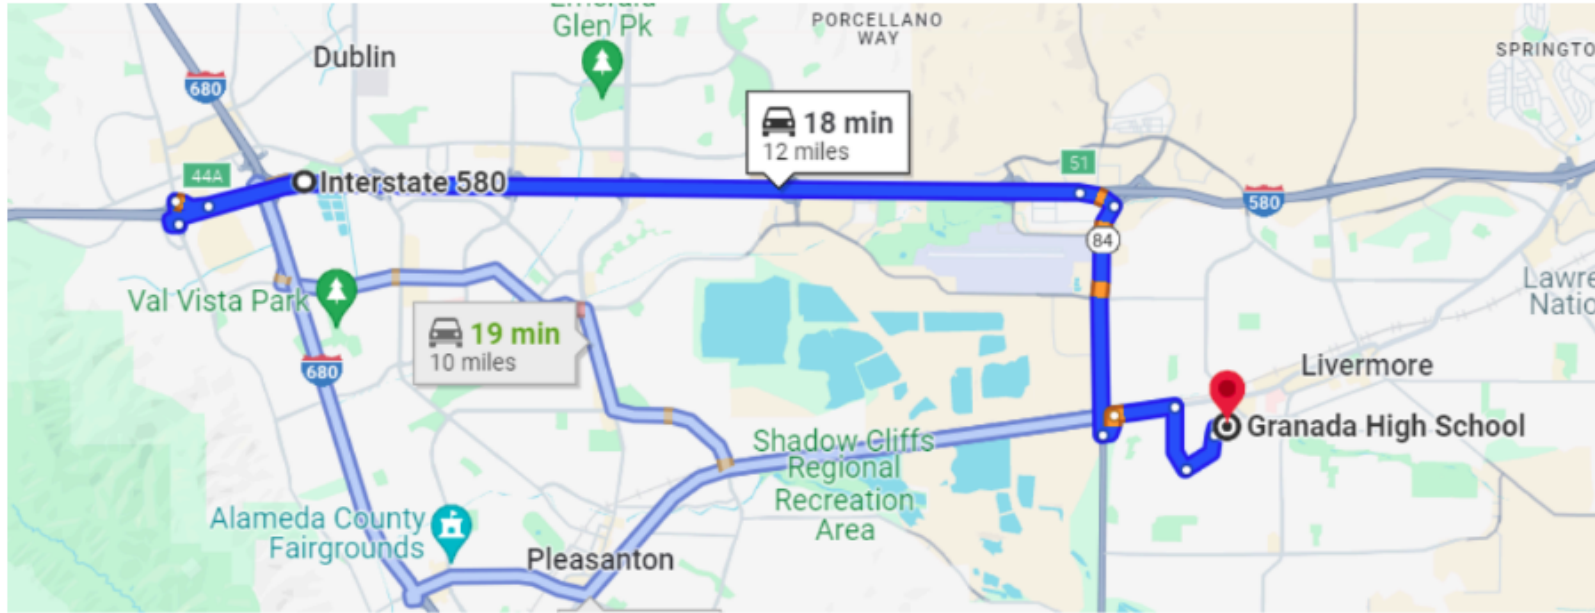

To Granada High School from I-580.

Take I-580 E to CA-84/Isabel Ave in Livermore. Take exit 51 from I-580 E. From Isabel Ave go to Stanley Blvd and then El Caminito. From El Caminito turn onto Wall St and turn into the student parking lot.